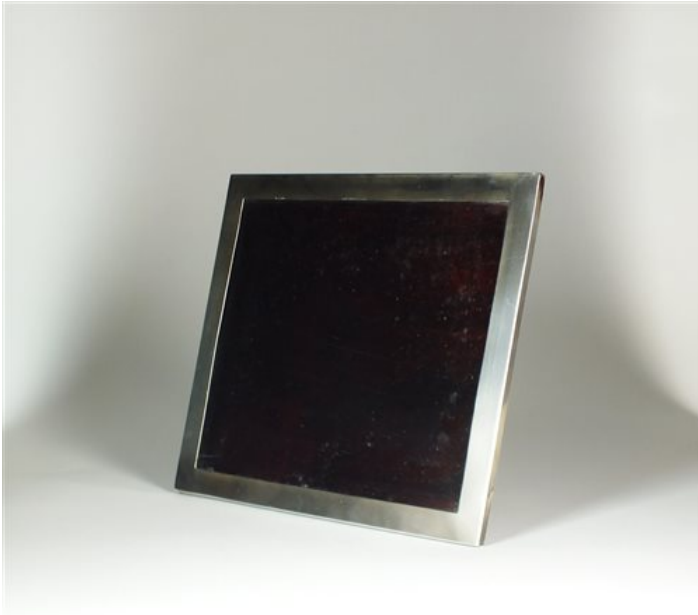

Halls

Silver, Jewellery and Watches Auction (5062)

19th June 2019

Viewing:

Sunday 16th June. 2.00pm - 4.00pm

Monday 17th June. 9.30am - 4.30pm

Tuesday 18th June. 9.30am - 4.30pm

Lot 15

Estimate: £100 - £150 +Fees

A silver mounted photograph frame

A silver mounted photograph frame, W T Wiseman, Birmingham 1948, of rectangular plain polished form with easel back support, 28cm x 14.5cm

Condition Report

Marks reasonably clear, some light scratches and general wear but no significant visible damage, refer to images